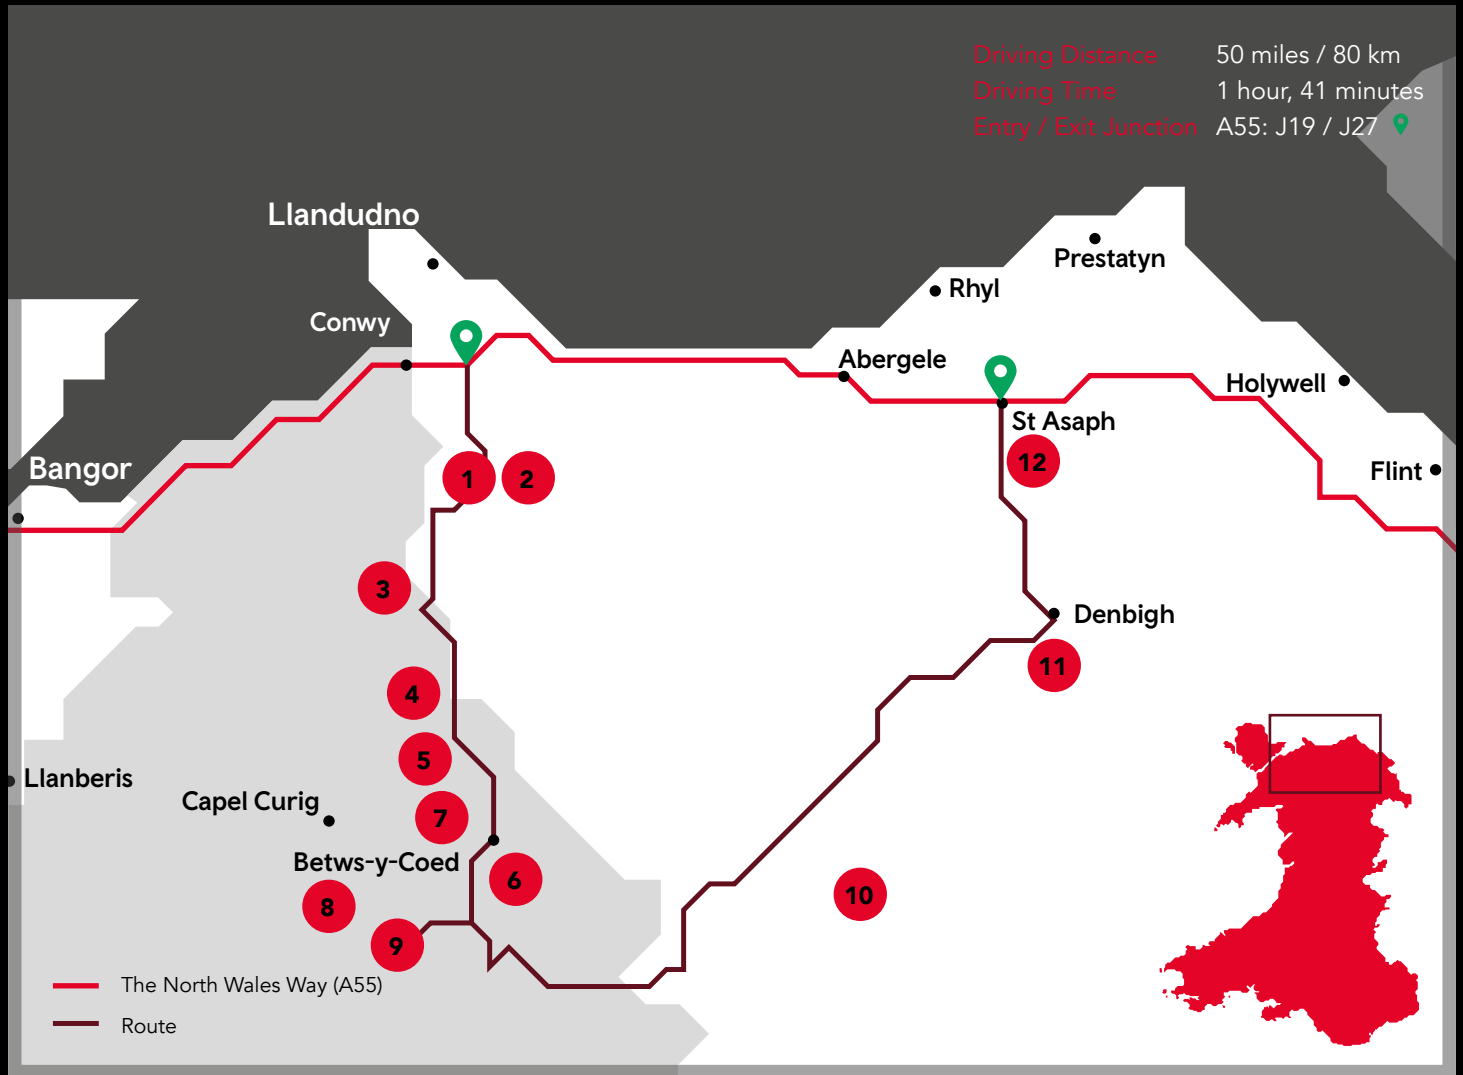

Outdoor Adventure and Heritage Loop

- 1 **Bodnant Welsh Food Centre**
Tal-y-Cafn LL28 5RP
www.bodnant-welshfood.co.uk
- 2 **Bodnant Garden**
Tal-y-Cafn LL28 5RE
www.nationaltrust.org.uk/bodnant-garden
- 3 **Adventure Parc Snowdonia**
Dolgarrog LL32 8QE
www.adventureparcsnowdonia.com
- 4 **Trefriw Woollen Mills**
Trefriw LL27 0NQ
www.t-w-m.co.uk
- 5 **Gwydir Castle**
Llanrwst LL26 OPN
www.gwydir-castle.co.uk

- 6 **Zip World Fforest**
Betws-y-Coed LL24 OHX
www.zipworld.co.uk
- 7 **Swallow Falls Waterfall**
Betws-y-Coed LL24 ODH
www.betws-y-coed.co.uk
- 8 **Tŷ Hyll**
Capel Curig LL24 ODS
snowdonia-society.org.uk/about-ty-hyll
- 9 **Tŷ Mawr Wybrnant**
Penmachno LL25 OHJ
www.nationaltrust.org.uk/ty-mawr-wybrnant